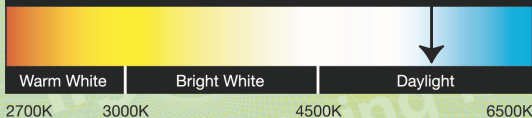

LED

lighting facts®

A Program of the U.S. DOE

Light Output (Lumens)	1422
Watts	17.59
Lumens per Watt (Efficacy)	80

Color Accuracy	73
Color Rendering Index (CRI)	

Light Color

Correlated Color Temperature (CCT)

5646 (Daylight)

Warranty**	Yes

All results, except LED Lumen Maintenance, are according to IESNA LM-79-2008: *Approved Method for the Electrical and Photometric Testing of Solid-State Lighting*. The U.S. Department of Energy (DOE) verifies product test data and results.

** See www.lightingfacts.com/products for details.

Registration Number: 6MZX-TLTY8 (7/30/2013)

Model Number: 64E11

Type: Other