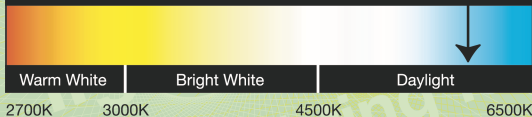

LED

lighting facts[®]

A Program of the U.S. DOE

Light Output (Lumens)	2175
Watts	47.84
Lumens per Watt (Efficacy)	45

Color Accuracy	69
Color Rendering Index (CRI)	

Light Color

Correlated Color Temperature (CCT)

6015 (Daylight)

All results are according to IESNA LM-79-2008: *Approved Method for the Electrical and Photometric Testing of Solid-State Lighting*. The U.S. Department of Energy (DOE) verifies product test data and results.