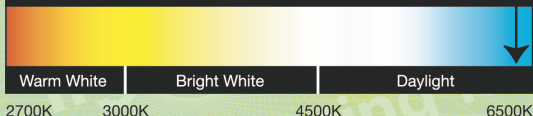

LED

lighting facts®

A Program of the U.S. DOE

Light Output (Lumens)	976
Watts	15.89
Lumens per Watt (Efficacy)	61

Color Accuracy	74
Color Rendering Index (CRI)	

Light Color

Correlated Color Temperature (CCT)

7102 (Daylight)

Warranty**	Yes

All results, except LED Lumen Maintenance, are according to IESNA LM-79-2008: *Approved Method for the Electrical and Photometric Testing of Solid-State Lighting*. The U.S. Department of Energy (DOE) verifies product test data and results.

** See www.lightingfacts.com/products for details.

Registration Number: 6MZX-QEA4PH (3/18/2013)

Model Number: 63981

Type: Other