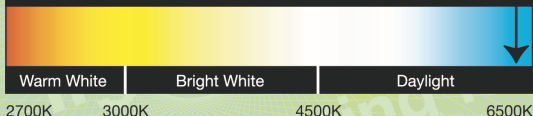

# lighting facts<sup>®</sup>

A Program of the U.S. DOE

Light Output (Lumens)	786
Watts	20.32
Lumens per Watt (Efficacy)	38

Color Accuracy	75
Color Rendering Index (CRI)	

## Light Color

Correlated Color Temperature (CCT)

6503 (Daylight)

Warranty**	Yes
------------	-----

All results, except LED Lumen Maintenance, are according to IESNA LM-79-2008: *Approved Method for the Electrical and Photometric Testing of Solid-State Lighting*. The U.S. Department of Energy (DOE) verifies product test data and results.