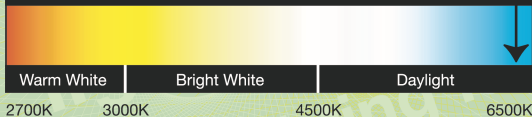

# lighting facts<sup>®</sup>

A Program of the U.S. DOE

Light Output (Lumens)	1522
Watts	50.71
Lumens per Watt (Efficacy)	30

Color Accuracy	79
Color Rendering Index (CRI)	

## Light Color

Correlated Color Temperature (CCT)

7593 (Daylight)

All results are according to IESNA LM-79-2008: *Approved Method for the Electrical and Photometric Testing of Solid-State Lighting*. The U.S. Department of Energy (DOE) verifies product test data and results.