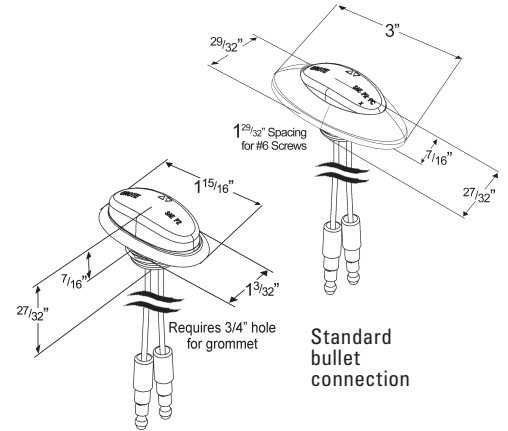

# MicroNova® Clearance / Marker LED Lamps

Product Information Sheet

CLEARANCE / MARKER LAMPS

Low profile makes lamp less susceptible to damage

## PRODUCT FEATURES AND BENEFITS

- Small size fits in narrow applications
- Hermetic lens-to-housing seal
- Encapsulant potting for total circuit board protection against vibration and corrosion
- Sleek aerodynamic styling
- Grommet mount versions have no exposed fasteners
- PC-rated lamps meet PC requirements when mounted at 45° angle

## PRODUCT SPECIFICATIONS

**MATERIAL:** POLYCARBONATE  
**FINISH:** RED / YELLOW / CHROME  
**FMVSS:** P2, PC  
**VOLTAGE AMP:** 12V / .05A  
**BEZEL:** 93803  
**BRACKET:** 42110

Part Number	Light Source	Operating Voltage	Amperage	Interchange
47952 - Red w/ Chrome Bezel	LED	12V	.05A	NA
47952-5 - Red w/ Chrome Bezel, Retail Pack	LED	12V	.05A	NA
47953 - Yellow w/ Chrome Bezel	LED	12V	.05A	NA
47953-5 - Yellow w/ Chrome Bezel, Retail Pack	LED	12V	.05A	NA
47962 - Red w/ Grommet	LED	12V	.05A	NA
47962-5 - Red w/ Grommet, Retail Pack	LED	12V	.05A	NA
47963 - Yellow w/ Grommet	LED	12V	.05A	NA
47963-5 - Yellow w/ Grommet, Retail Pack	LED	12V	.05A	NA
47983 - Yellow, Clear Lens w/ Chrome Bezel	LED	12V	.05A	NA
47982 - Red, Clear Lens w/ Chrome Bezel	LED	12V	.05A	NA
45282 - Red - PC Rated	LED	12V	.05A	NA
45283 - Yellow - PC Rated	LED	12V	.05A	NA
47972 - Red w/ Grommet - PC Rated	LED	12V	.05A	NA
47973 - Yellow w/ Grommet - PC Rated	LED	12V	.05A	NA