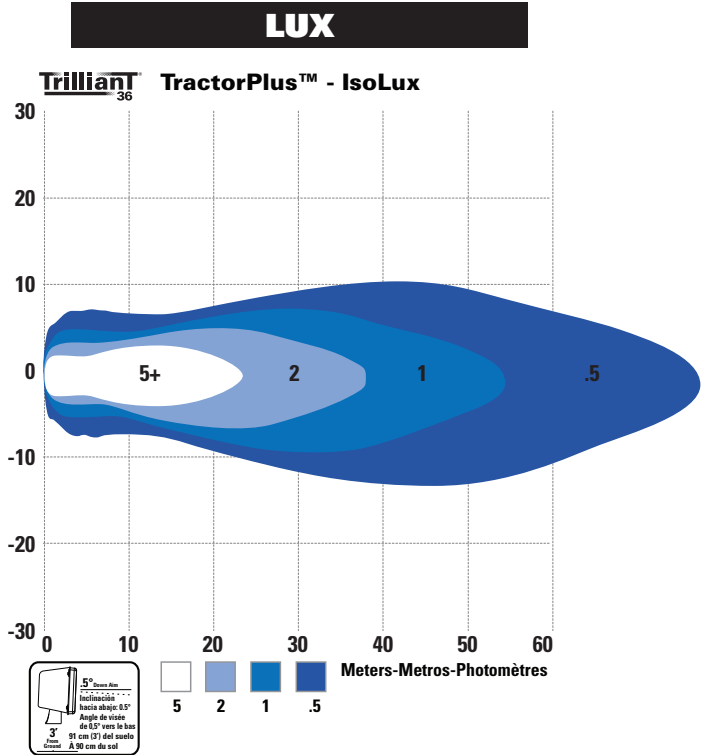

OE lamps
2 PAR 36 Incandescent Bulbs

Trilliant
36

OE lamps
2 PAR 36 Incandescent Bulbs

grote.com

2600 Lanier Drive, Madison, Indiana U.S.A. 47250-0550

U.S. 800.628.0809 Canada 800.268.5612

Grote

The first name in vehicle
safety systems®

Trilliant® ISO Plot Comparison

ISO CHARTS

Trilliant® ISO Plot Comparison

ISO CHARTS

LUX

CANDELA

LUX

CANDELA