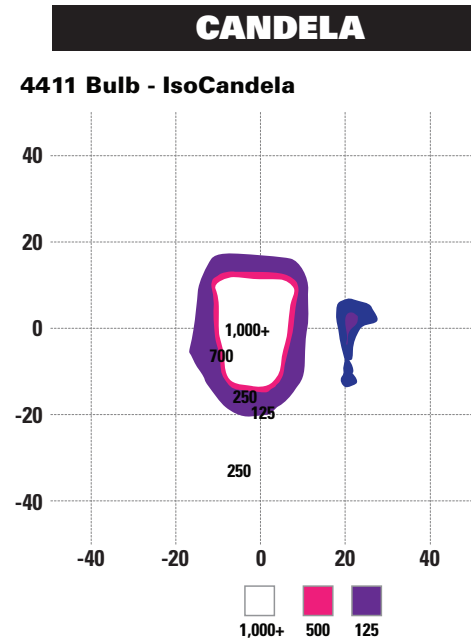

Trilliant® 36 Photo Comparison

FORWARD LIGHTING

Trilliant
36

Trilliant
36

OE lamps
2 PAR 36 Incandescent Bulbs

Trilliant
36

Trilliant
36

OE lamps
2 PAR 36 Incandescent Bulbs

OE lamps
2 PAR 36 Incandescent Bulbs

Trilliant
36

OE lamps
2 PAR 36 Incandescent Bulbs

grote.com

2600 Lanier Drive, Madison, Indiana U.S.A. 47250-0550

U.S. 800.628.0809 Canada 800.268.5612

Grote

The first name in vehicle
safety systems®

Trilliant® ISO Plot Comparison

ISO CHARTS

Trilliant® ISO Plot Comparison

ISO CHARTS

LUX

CANDELA

LUX

CANDELA

LUX

CANDELA

Trilliant® ISO Plot Comparison

ISO CHARTS