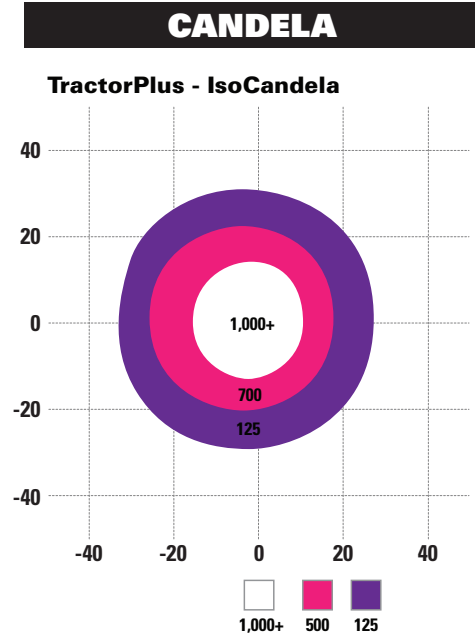

OE lamps
2 PAR 36 Incandescent Bulbs

Trilliant
36

OE lamps
2 PAR 36 Incandescent Bulbs

grote.com

2600 Lanier Drive, Madison, Indiana U.S.A. 47250-0550

U.S. 800.628.0809 Canada 800.268.5612

Grote

The first name in vehicle
safety systems®

Trilliant® ISO Plot Comparison

ISO CHARTS

Trilliant® ISO Plot Comparison

ISO CHARTS

LUX

CANDELA

LUX

CANDELA