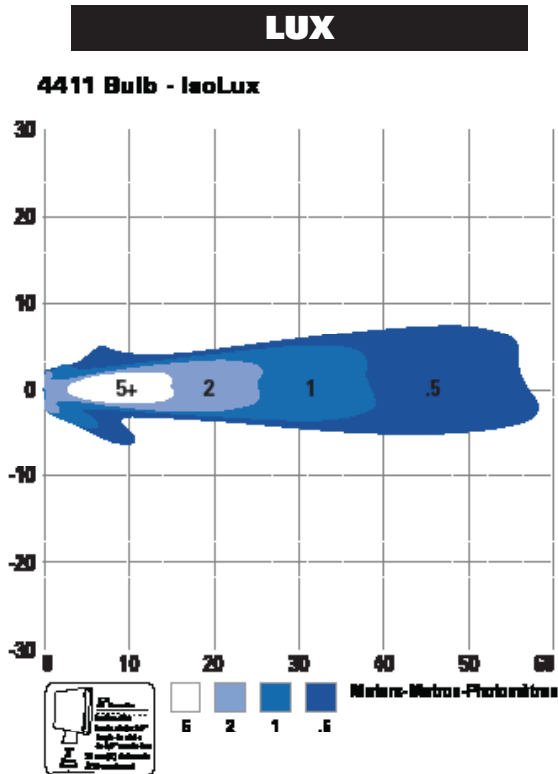

OE lamps
2 PAR 36 Incandescent Bulbs

Trilliant
36

OE lamps
2 PAR 36 Incandescent Bulbs

grote.com

2600 Lanier Drive, Madison, Indiana U.S.A. 47250-0550

U.S. 800.628.0809 Canada 800.268.5612

Grote

The first name in vehicle
safety systems®

Trilliant® ISO Plot Comparison

ISO CHARTS

Trilliant® ISO Plot Comparison

ISO CHARTS

LUX

CANDELA

LUX

CANDELA