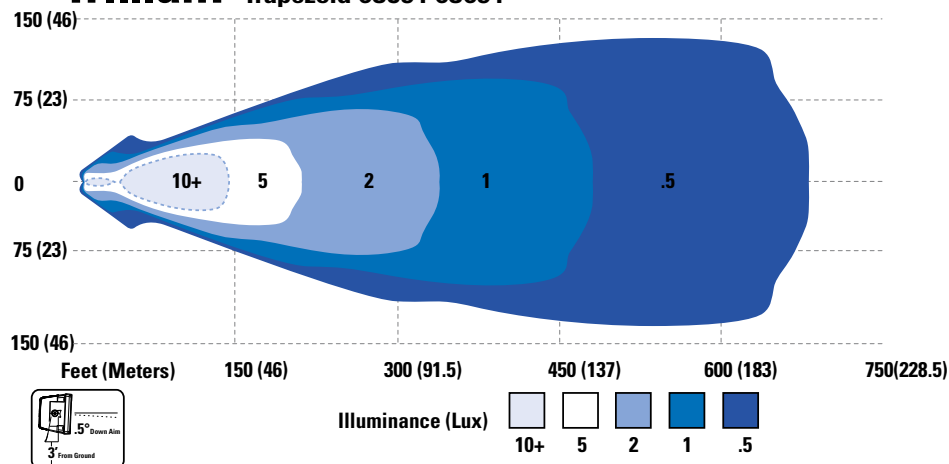

Trilliant® Trapezoid-63591-63691