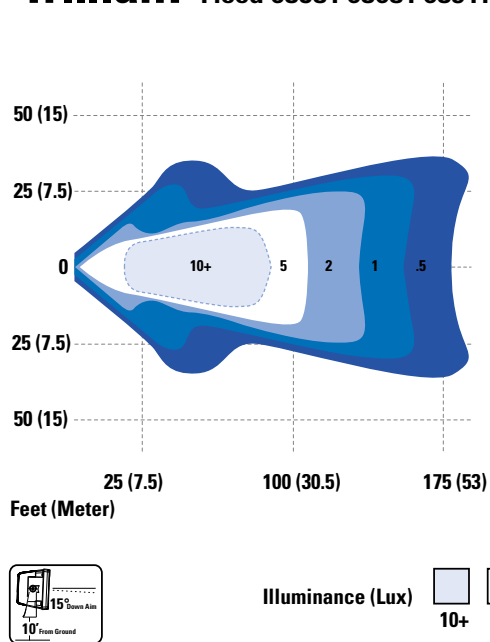

Trilliant® Flood-63581-63681-63911