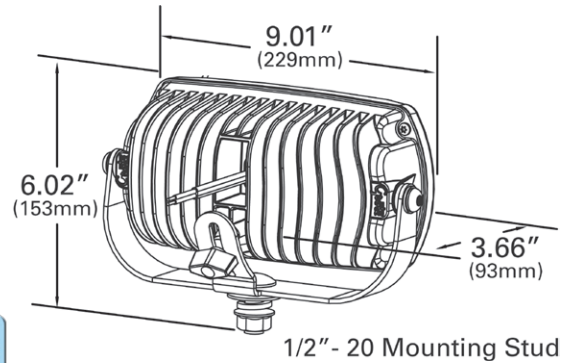

LED WhiteLight™ BETTER LIGHT
BETTER PERFORMANCE
INNOVATION by Grote Industries, Inc.

Delivers 35,000 hrs. of operation vs. 2,000 hrs. for HID and 500 hrs. for halogen lamps

PRODUCT FEATURES AND BENEFITS

- Long-lasting, high-output LED WhiteLight™ work lamp
- Field tested in brutal off-road applications
- "Aim-N-Go" mounting requires no tools for horizontal adjustments
- Beam pattern can be easily changed with optional replacement lenses
- Bright LED WhiteLight™ lamp offers peak intensities of over 150,000 candela
- Replaceable hard-coated lens provides many years of service
- Durable 1/2" stud mounting bracket makes securing easy
- Tool-less adjustments help aim light where needed
- Versatile spot, trapezoid and flood patterns available for application specific needs
- Unique color temperature provides a natural contrast most like sunlight, reducing eye fatigue and optimizing job performance

PRODUCT SPECIFICATIONS

MATERIAL: POWDER COATED STEEL BRACKET, CAST ALUMINUM HOUSING, POLYCARBONATE LENS, PLASTIC HARDWARE BAG WITH LOOM, CONNECTORS, WIRE TERMINALS AND INSTRUCTIONS.

FINISH: BLACK (OTHER COLOR BEZELS AND MOUNTING CONFIGURATIONS AVAILABLE UPON SPECIAL REQUEST)

94580 - WIDE FLOOD/SPOT PATTERN REPLACEMENT LENS

94600 - FLOOD PATTERN REPLACEMENT LENS

94590 - TRAPEZOID PATTERN REPLACEMENT LENS

Part Number	Beam Pattern	Light Source	Operating Voltage	Amperage	Interchange
63571	SPOT	LED	10 - 30V	5.2-1.5A	NA
63671	SPOT	LED	24V	2.1A	NA
63581	FLOOD	LED	10 - 30V	5.2-1.5A	NA
63681	FLOOD	LED	24V	2.1A	NA
63591	TRAPEZOID	LED	10 - 30V	5.2-1.5A	NA
63691	TRAPEZOID	LED	24V	2.1A	NA
63761	WIDE FLOOD	LED	10 - 30V	5.2-1.5A	NA
63771	WIDE FLOOD	LED	24V	2.1A	NA

"Aim-N-Go" horizontal bracket system is under license from Baja Designs Inc.

grote.com

2600 Lanier Drive, Madison, Indiana U.S.A. 47250-0550

U.S. **800-628-0809** Canada **800-268-5612**

Mexico **011 (52) 81-8262-4400** Europe **+49 9962 / 20008-0**

Grote

The first name in vehicle safety systems®