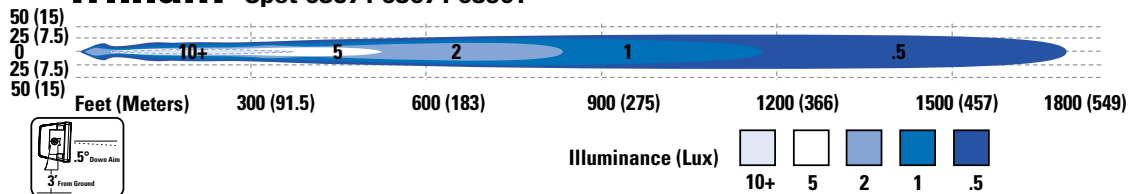

Trilliant® LED WhiteLight™ Work Lamp

Product Information Sheet

FORWARD LIGHTING

Trilliant® Spot-63571-63671-63901