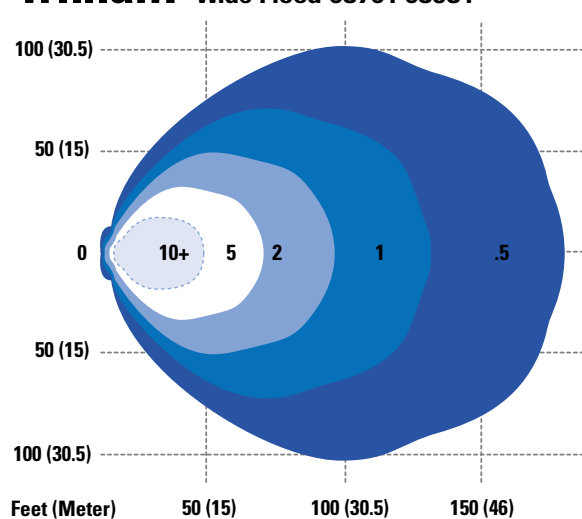

Trilliant® Wide Flood-63761-63931

grote.com

2600 Lanier Drive, Madison, Indiana U.S.A. 47250-0550
U.S. 800.628.0809 Canada 800.268.5612
Mexico 011 (52) 81-8262-4400 Europe +49 9962 / 20008-0

Grote

The first name in vehicle safety systems®