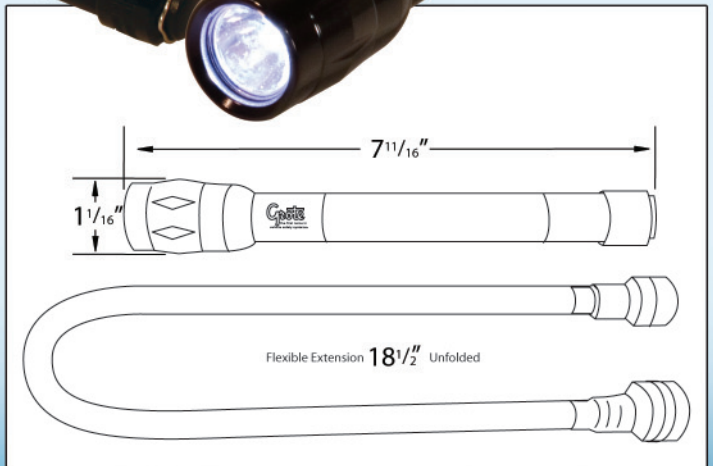

Mechanic's LED Flashlight

Product Data Sheet 98001-5

July 2007

- Removable head and flexible attachment allow for hands free use that gives the user the opportunity to shine light where it is needed
- Retail packaged for visual impact at point of sale

Product Features and Benefits:

- Popular black finish on impact resistant aluminum body
- Bright 1 WATT LED uses (3) AA batteries included
- Extension may be posed to allow for hands free purposes and provides a light source for hard to reach areas, cross hatched handle improves grip
- Can be used as a hand-held flashlight

98001-5

Material: Aluminum

Finish: Black

Part Number	Market	Light Source	Operating Voltage/AMP	Interchange
98001-5	Utilitarian	LED	4.5 V / .22 AMP	N/A

Grote
The first name in
vehicle safety systems®

2600 Lanier Drive Madison, Indiana U.S.A 47250-0550
U.S. 800.457.9540 Canada 800.268.5612