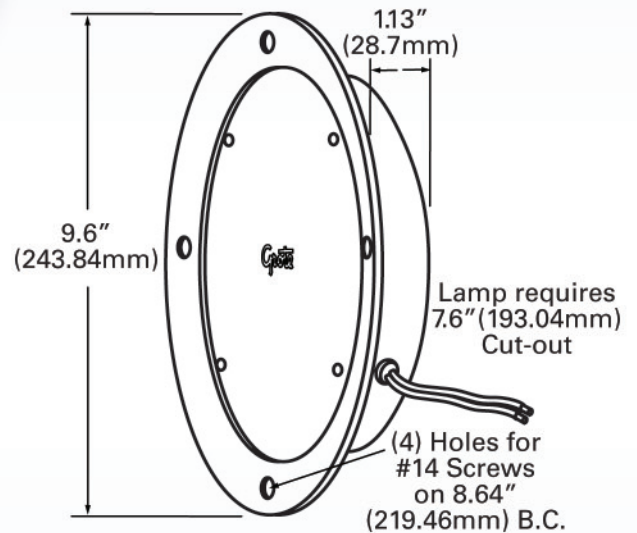

7" Round 24V **LED** Dome Lamp

Product Information Sheet

LED WhiteLight™ BRIGHTER LIGHT
BETTER PERFORMANCE
INNOVATION by Grote Industries, Inc.

- High output white LED dome lamp
- Designed to operate in extreme cold temperatures of up to -40°

Product Features and Benefits:

- High output white LED dome lamp
- Bullet-proof potted for total circuit board protection against moisture and corrosion
- Designed to operate in extreme cold temperatures of up to -40°
- Shallow recess requires only 1 1/4" depth for mounting pan
- Self-resetting cutoff device in case lamp experiences excess heat
- Great for Ambulances

61061

Material: Powder Coated Steel/Polycarbonate
Finish: White
Mounting Pan: 43744

Part Number	Market	Light Source	Voltage	Current Draw	Interchange
61061	All Dome Applications	LED	24V	.75A	N/A

Grote
The first name in
vehicle safety systems®